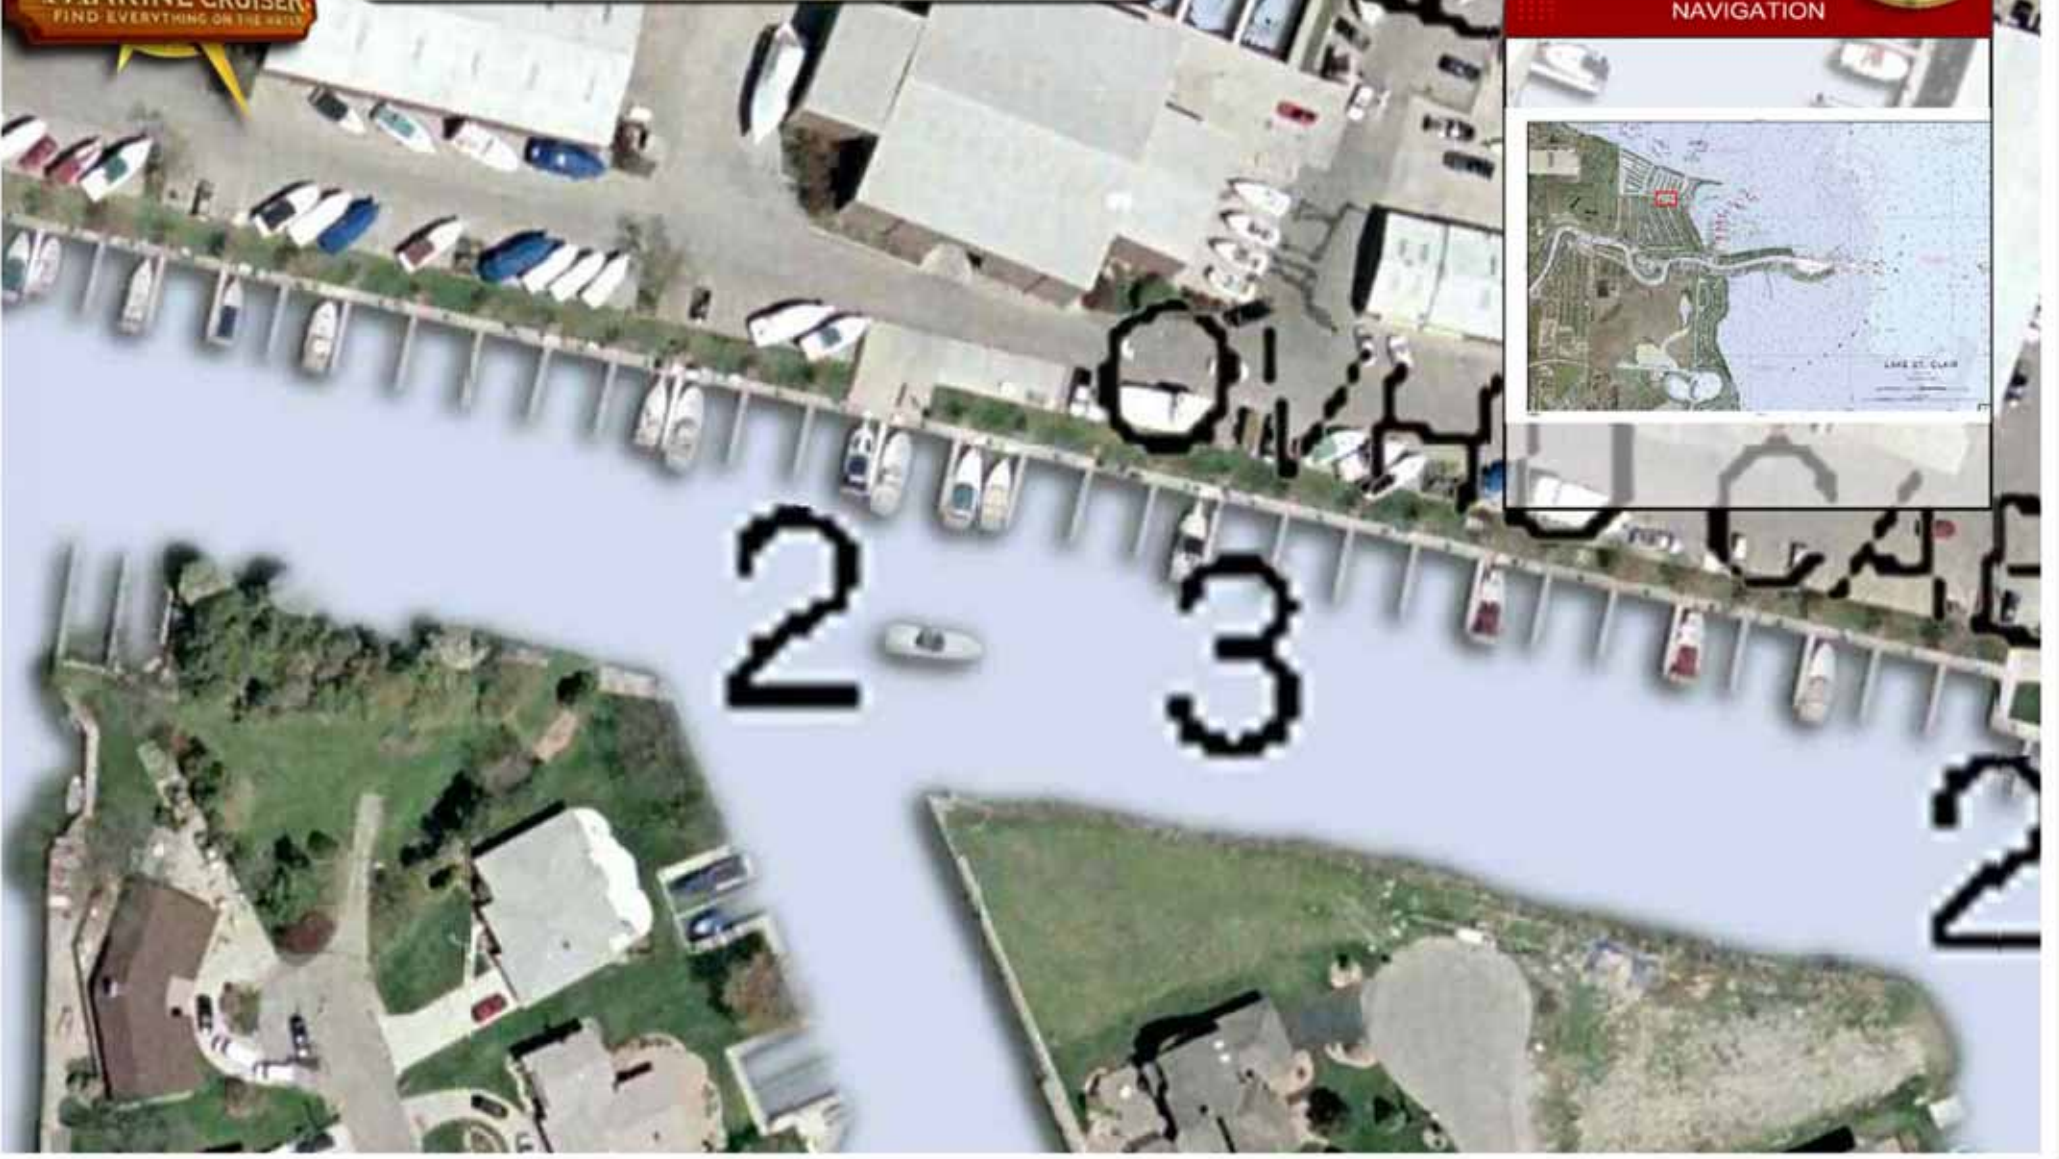

MARINE CRUISER
FIND EVERYTHING ON THE WATER

Clear Flags Fuel Docks Services Marine Retail Boat Sales Storage

Next 42° 35' 28" N 82° 45' 17" W ON NAV RESET

Preferences

PAN

NAVIGATION

LAKE ST. CLAIR